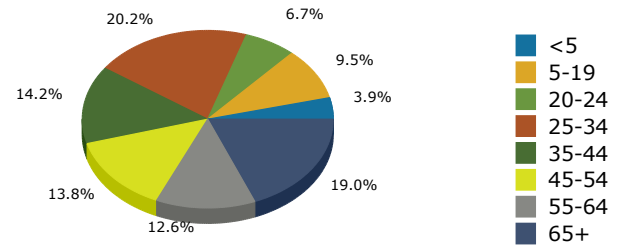

2018 Population by Race

2018 Population by Age

Households

2018 Home Value

2018-2023 Annual Growth Rate

Household Income

Source: U.S. Census Bureau, Census 2010 Summary File 1. Esri forecasts for 2018 and 2023.