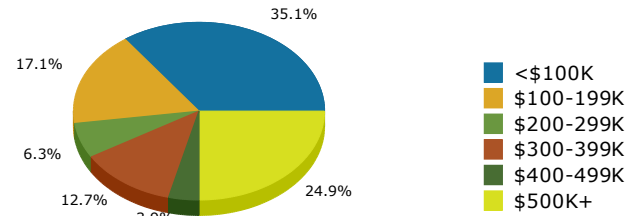

2018 Population by Race

2018 Population by Age

Households

2018 Home Value

2018-2023 Annual Growth Rate

Household Income

Source: U.S. Census Bureau, Census 2010 Summary File 1. Esri forecasts for 2018 and 2023.