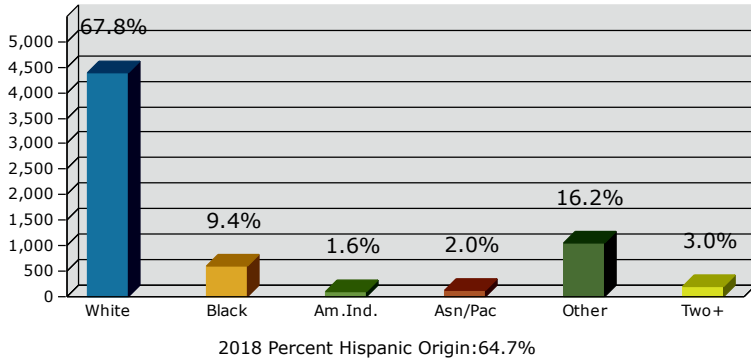

2018 Population by Race

2018 Population by Age

Households

2018 Home Value

2018-2023 Annual Growth Rate

Household Income

Source: U.S. Census Bureau, Census 2010 Summary File 1. Esri forecasts for 2018 and 2023.