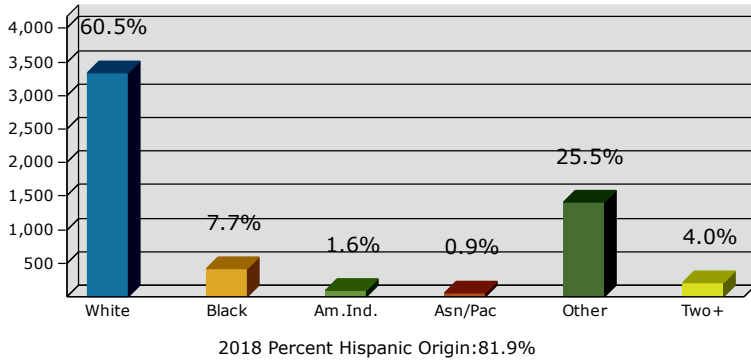

2018 Population by Race

2018 Population by Age

Households

2018 Home Value

2018-2023 Annual Growth Rate

Household Income

Source: U.S. Census Bureau, Census 2010 Summary File 1. Esri forecasts for 2018 and 2023.