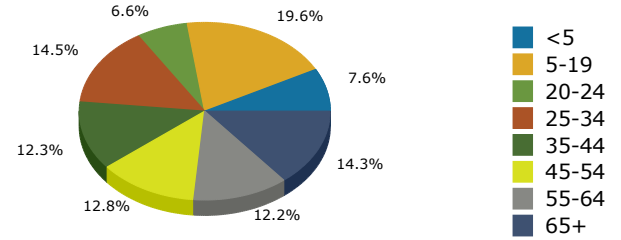

2018 Population by Race

2018 Population by Age

Households

2018 Home Value

2018-2023 Annual Growth Rate

Household Income

Source: U.S. Census Bureau, Census 2010 Summary File 1. Esri forecasts for 2018 and 2023.