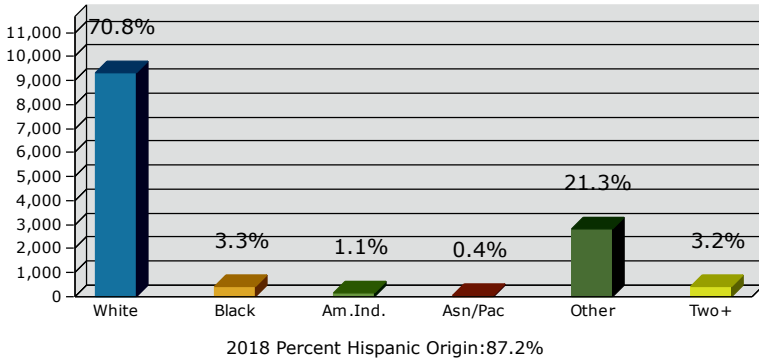

2018 Population by Race

2018 Population by Age

Households

2018 Home Value

2018-2023 Annual Growth Rate

Household Income

Source: U.S. Census Bureau, Census 2010 Summary File 1. Esri forecasts for 2018 and 2023.