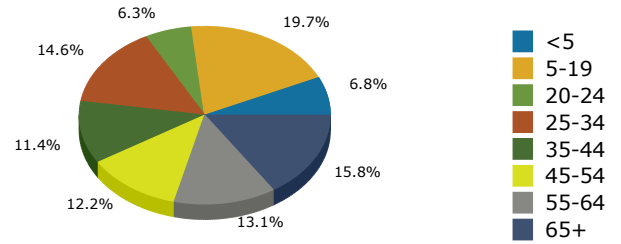

2018 Population by Race

2018 Population by Age

Households

2018 Home Value

2018-2023 Annual Growth Rate

Household Income

Source: U.S. Census Bureau, Census 2010 Summary File 1. Esri forecasts for 2018 and 2023.