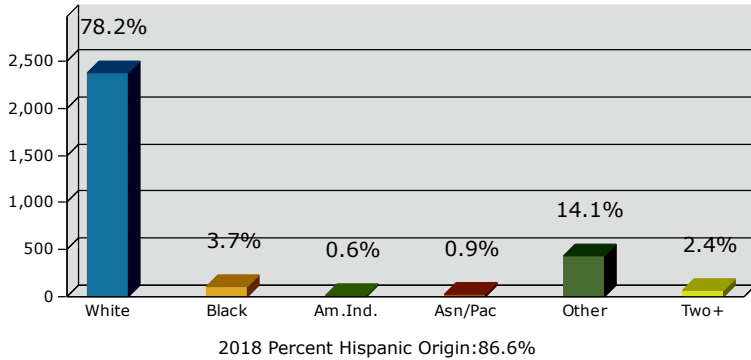

2018 Population by Race

2018 Population by Age

Households

2018 Home Value

2018-2023 Annual Growth Rate

Household Income

Source: U.S. Census Bureau, Census 2010 Summary File 1. Esri forecasts for 2018 and 2023.