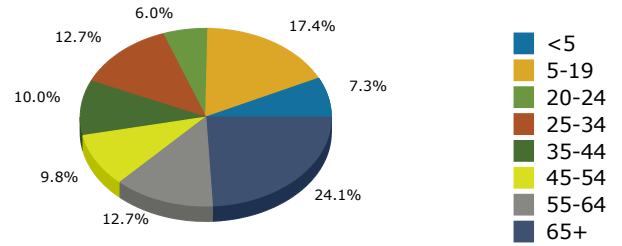

2018 Population by Race

2018 Population by Age

Households

2018 Home Value

2018-2023 Annual Growth Rate

Household Income

Source: U.S. Census Bureau, Census 2010 Summary File 1. Esri forecasts for 2018 and 2023.