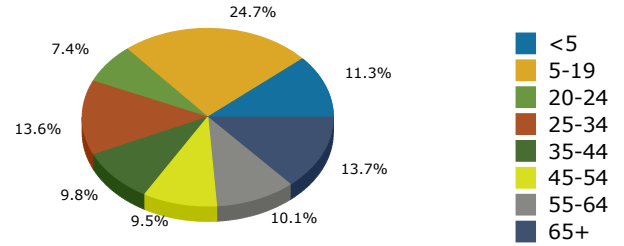

2018 Population by Race

2018 Population by Age

Households

2018 Home Value

2018-2023 Annual Growth Rate

Household Income

Source: U.S. Census Bureau, Census 2010 Summary File 1. Esri forecasts for 2018 and 2023.