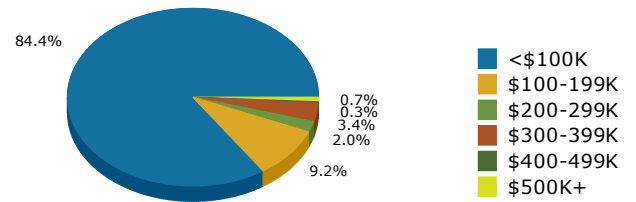

2018 Population by Race

2018 Population by Age

Households

2018 Home Value

2018-2023 Annual Growth Rate

Household Income

Source: U.S. Census Bureau, Census 2010 Summary File 1. Esri forecasts for 2018 and 2023.