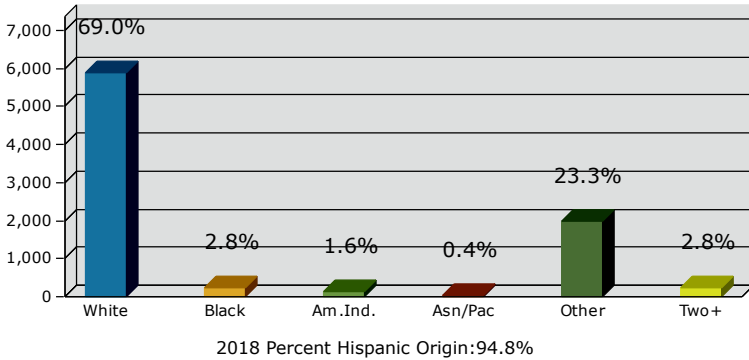

2018 Population by Race

2018 Population by Age

Households

2018 Home Value

2018-2023 Annual Growth Rate

Household Income

Source: U.S. Census Bureau, Census 2010 Summary File 1. Esri forecasts for 2018 and 2023.