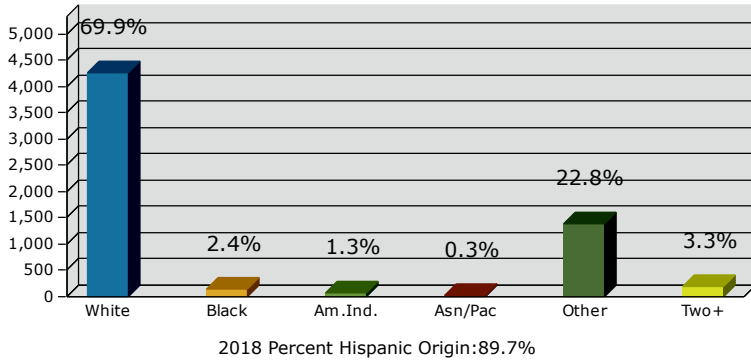

2018 Population by Race

2018 Population by Age

Households

2018 Home Value

2018-2023 Annual Growth Rate

Household Income

Source: U.S. Census Bureau, Census 2010 Summary File 1. Esri forecasts for 2018 and 2023.