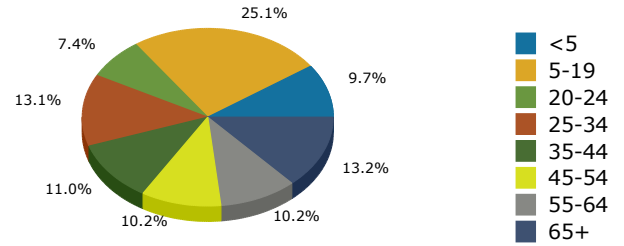

2018 Population by Race

2018 Population by Age

Households

2018 Home Value

2018-2023 Annual Growth Rate

Household Income

Source: U.S. Census Bureau, Census 2010 Summary File 1. Esri forecasts for 2018 and 2023.