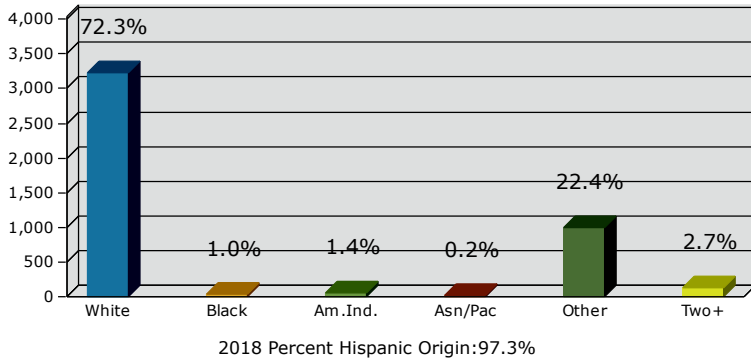

2018 Population by Race

2018 Population by Age

Households

2018 Home Value

2018-2023 Annual Growth Rate

Household Income

Source: U.S. Census Bureau, Census 2010 Summary File 1. Esri forecasts for 2018 and 2023.