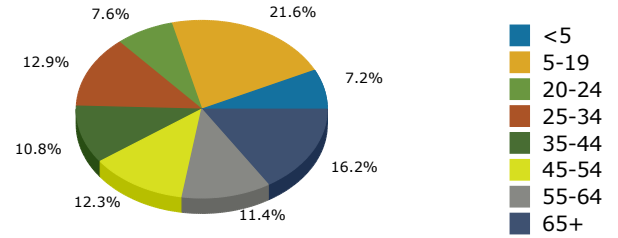

2018 Population by Race

2018 Population by Age

Households

2018 Home Value

2018-2023 Annual Growth Rate

Household Income

Source: U.S. Census Bureau, Census 2010 Summary File 1. Esri forecasts for 2018 and 2023.