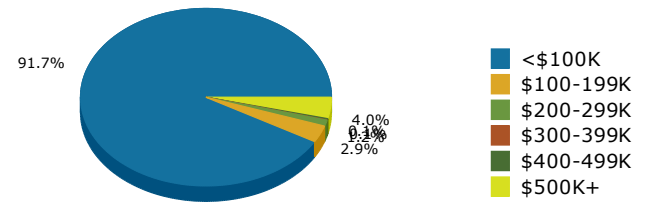

2018 Population by Race

2018 Population by Age

Households

2018 Home Value

2018-2023 Annual Growth Rate

Household Income

Source: U.S. Census Bureau, Census 2010 Summary File 1. Esri forecasts for 2018 and 2023.